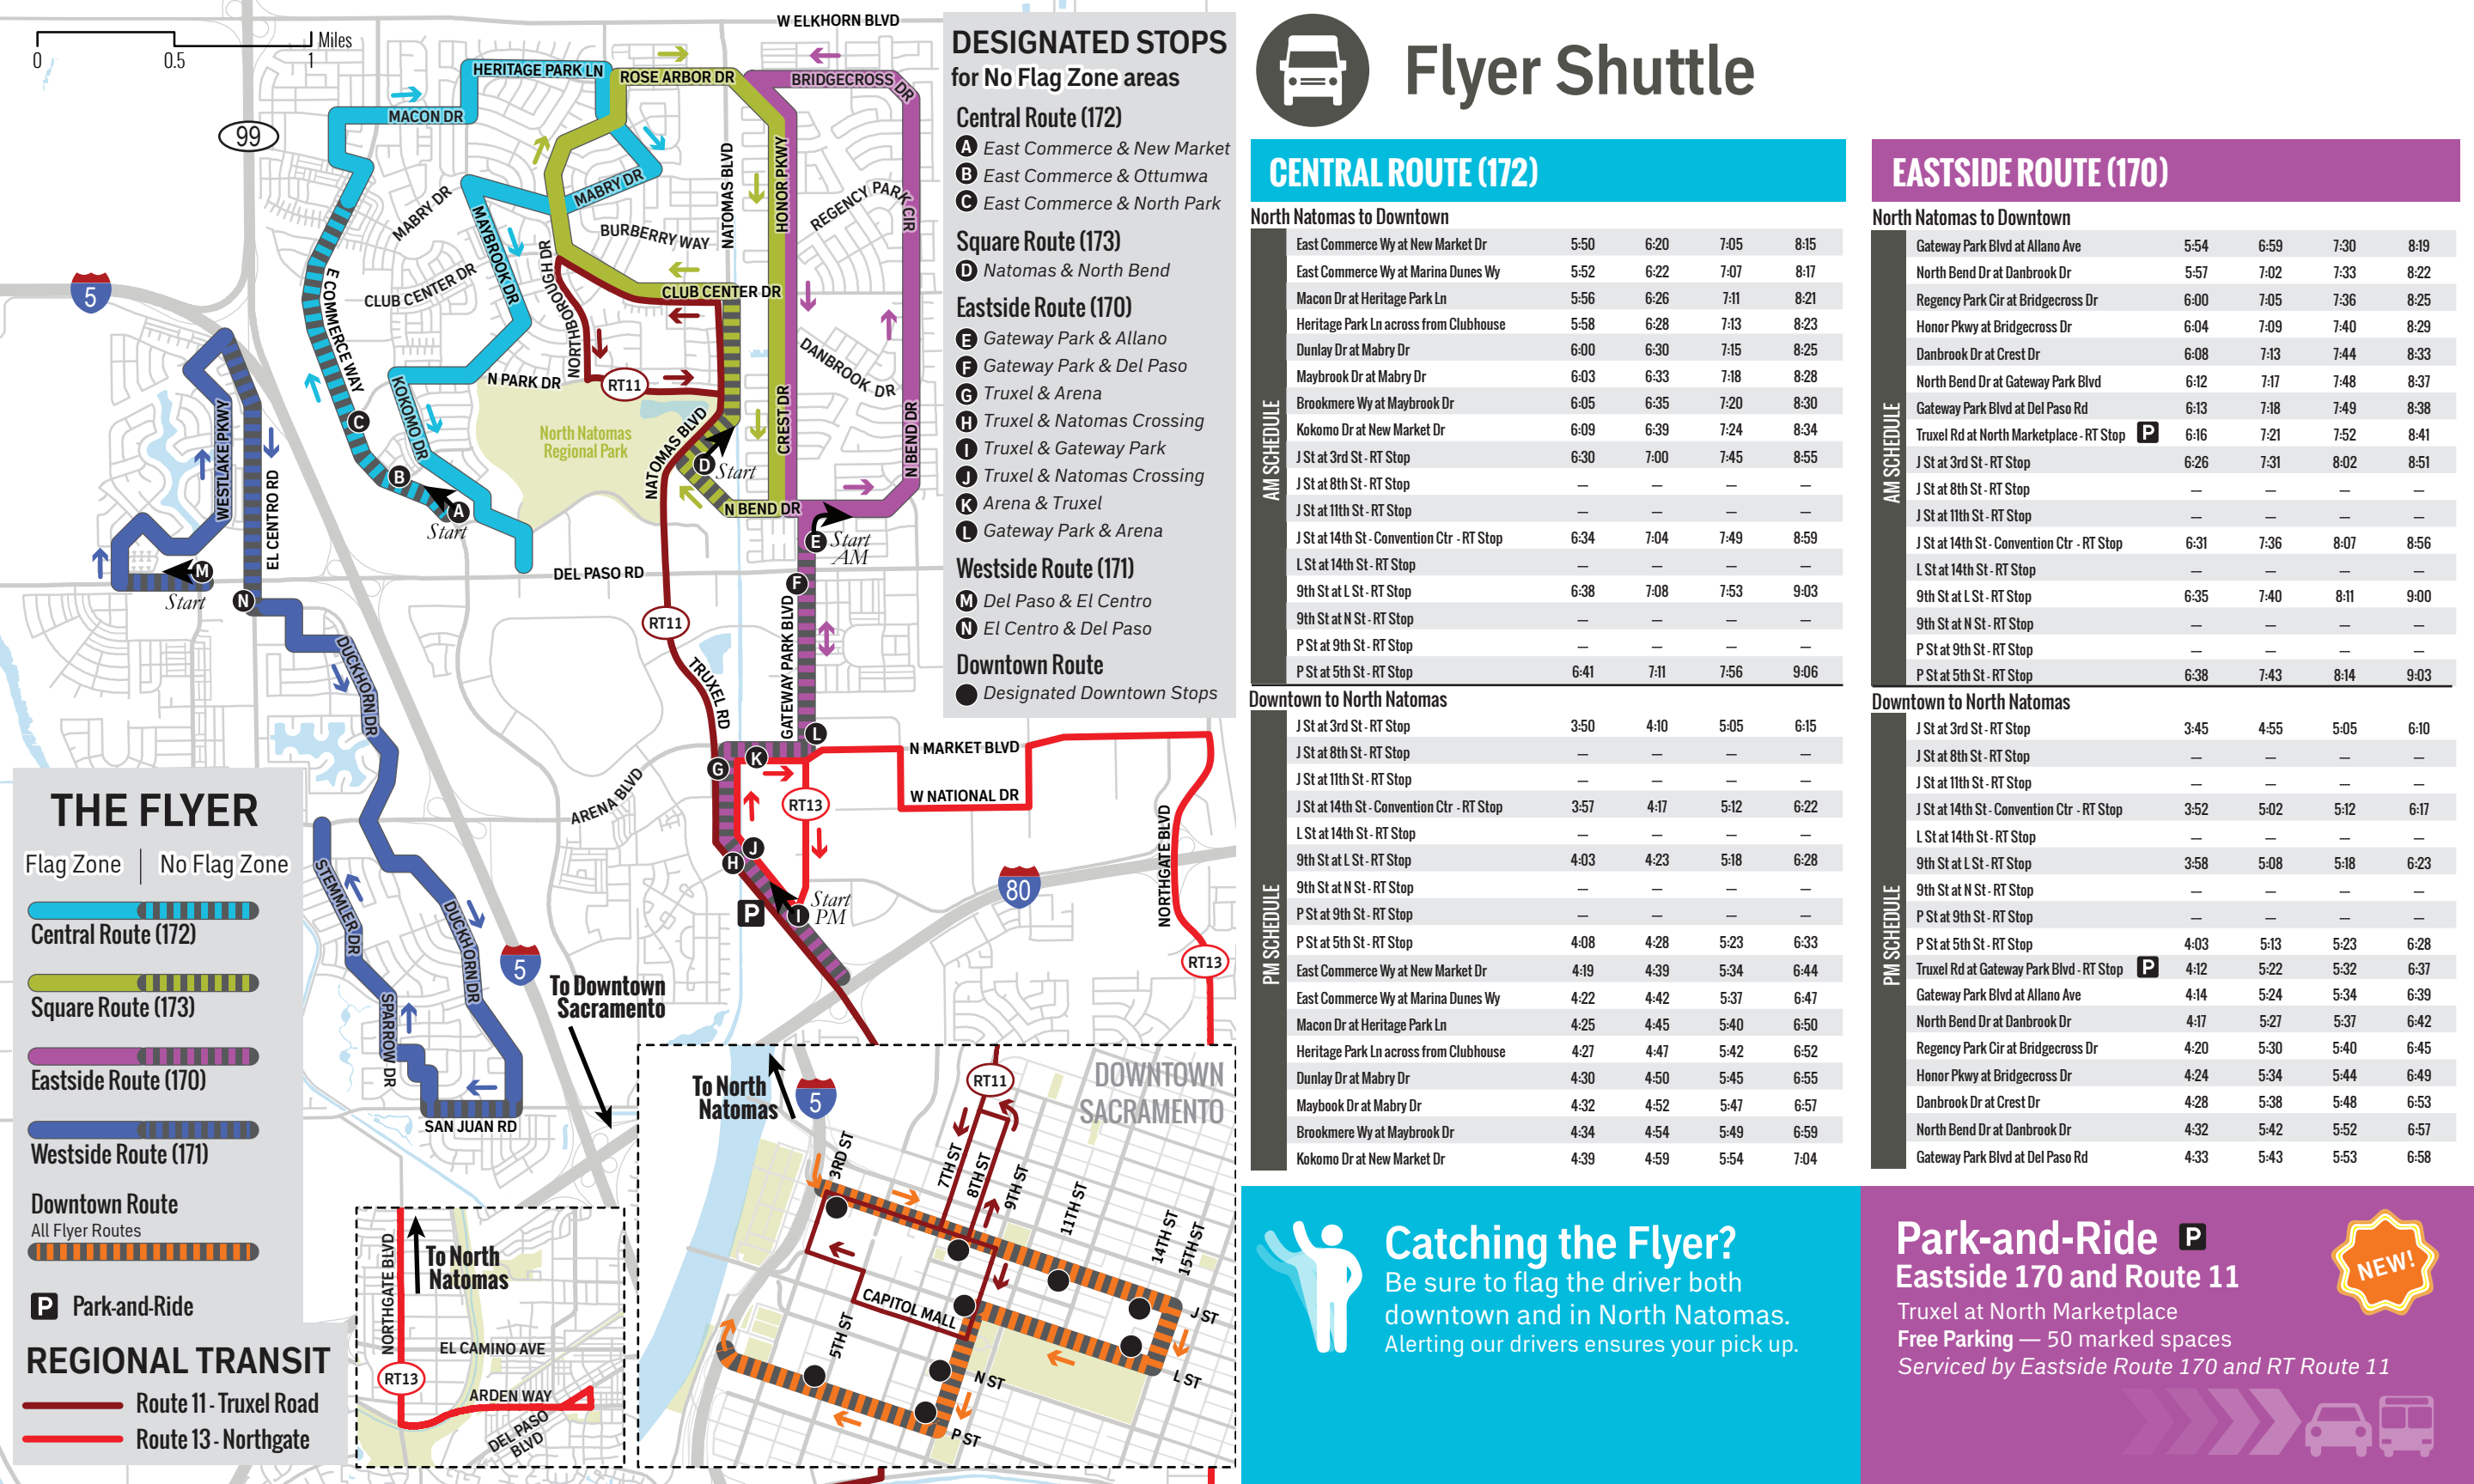

Flyer Shuttle

CENTRAL ROUTE (172)

North Natomas to Downtown

East Commerce Wy at New Market Dr	5:50	6:20	7:05	8:15
East Commerce Wy at Marina Dunes Wy	5:52	6:22	7:07	8:17
Macon Dr at Heritage Park Ln	5:56	6:26	7:11	8:21
Heritage Park Ln across from Clubhouse	5:58	6:28	7:13	8:23
Dunlay Dr at Mabry Dr	6:00	6:30	7:15	8:25
Maybrook Dr at Mabry Dr	6:03	6:33	7:18	8:28
Brookmere Wy at Maybrook Dr	6:05	6:35	7:20	8:30
Kokomo Dr at New Market Dr	6:09	6:39	7:24	8:34
J St at 3rd St - RT Stop	6:30	7:00	7:45	8:55
J St at 8th St - RT Stop	—	—	—	—
J St at 11th St - RT Stop	—	—	—	—
J St at 14th St - Convention Ctr - RT Stop	6:34	7:04	7:49	8:59
L St at 14th St - RT Stop	—	—	—	—
9th St at L St - RT Stop	6:38	7:08	7:53	9:03
9th St at N St - RT Stop	—	—	—	—
P St at 9th St - RT Stop	—	—	—	—
P St at 5th St - RT Stop	6:41	7:11	7:56	9:06

Downtown to North Natomas

J St at 3rd St - RT Stop	3:50	4:10	5:05	6:15
J St at 8th St - RT Stop	—	—	—	—
J St at 11th St - RT Stop	—	—	—	—
J St at 14th St - Convention Ctr - RT Stop	3:57	4:17	5:12	6:22
L St at 14th St - RT Stop	—	—	—	—
9th St at L St - RT Stop	4:03	4:23	5:18	6:28
9th St at N St - RT Stop	—	—	—	—
P St at 9th St - RT Stop	—	—	—	—
P St at 5th St - RT Stop	4:08	4:28	5:23	6:33
East Commerce Wy at New Market Dr	4:19	4:39	5:34	6:44
East Commerce Wy at Marina Dunes Wy	4:22	4:42	5:37	6:47
Macon Dr at Heritage Park Ln	4:25	4:45	5:40	6:50
Heritage Park Ln across from Clubhouse	4:27	4:47	5:42	6:52
Dunlay Dr at Mabry Dr	4:30	4:50	5:45	6:55
Maybrook Dr at Mabry Dr	4:32	4:52	5:47	6:57
Brookmere Wy at Maybrook Dr	4:34	4:54	5:49	6:59
Kokomo Dr at New Market Dr	4:39	4:59	5:54	7:04

EASTSIDE ROUTE (170)

North Natomas to Downtown

Gateway Park Blvd at Allano Ave	5:54	6:59	7:30	8:19
North Bend Dr at Danbrook Dr	5:57	7:02	7:33	8:22
Regency Park Cir at Bridgecross Dr	6:00	7:05	7:36	8:25
Honor Pkwy at Bridgecross Dr	6:04	7:09	7:40	8:29
Danbrook Dr at Crest Dr	6:08	7:13	7:44	8:33
North Bend Dr at Gateway Park Blvd	6:12	7:17	7:48	8:37
Gateway Park Blvd at Del Paso Rd	6:13	7:18	7:49	8:38
Truxel Rd at North Marketplace - RT Stop P	6:16	7:21	7:52	8:41
J St at 3rd St - RT Stop	6:26	7:31	8:02	8:51
J St at 8th St - RT Stop	—	—	—	—
J St at 11th St - RT Stop	—	—	—	—
J St at 14th St - Convention Ctr - RT Stop	6:31	7:36	8:07	8:56
L St at 14th St - RT Stop	—	—	—	—
9th St at L St - RT Stop	6:35	7:40	8:11	9:00
9th St at N St - RT Stop	—	—	—	—
P St at 9th St - RT Stop	—	—	—	—
P St at 5th St - RT Stop	6:38	7:43	8:14	9:03

Downtown to North Natomas

J St at 3rd St - RT Stop	3:45	4:55	5:05	6:10
J St at 8th St - RT Stop	—	—	—	—
J St at 11th St - RT Stop	—	—	—	—
J St at 14th St - Convention Ctr - RT Stop	3:52	5:02	5:12	6:17
L St at 14th St - RT Stop	—	—	—	—
9th St at L St - RT Stop	3:58	5:08	5:18	6:23
9th St at N St - RT Stop	—	—	—	—
P St at 9th St - RT Stop	—	—	—	—
P St at 5th St - RT Stop	4:03	5:13	5:23	6:28
Truxel Rd at Gateway Park Blvd - RT Stop P	4:12	5:22	5:32	6:37
Gateway Park Blvd at Allano Ave	4:14	5:24	5:34	6:39
North Bend Dr at Danbrook Dr	4:17	5:27	5:37	6:42
Regency Park Cir at Bridgecross Dr	4:20	5:30	5:40	6:45
Honor Pkwy at Bridgecross Dr	4:24	5:34	5:44	6:49
Danbrook Dr at Crest Dr	4:28	5:38	5:48	6:53
North Bend Dr at Danbrook Dr	4:32	5:42	5:52	6:57
Gateway Park Blvd at Del Paso Rd	4:33	5:43	5:53	6:58